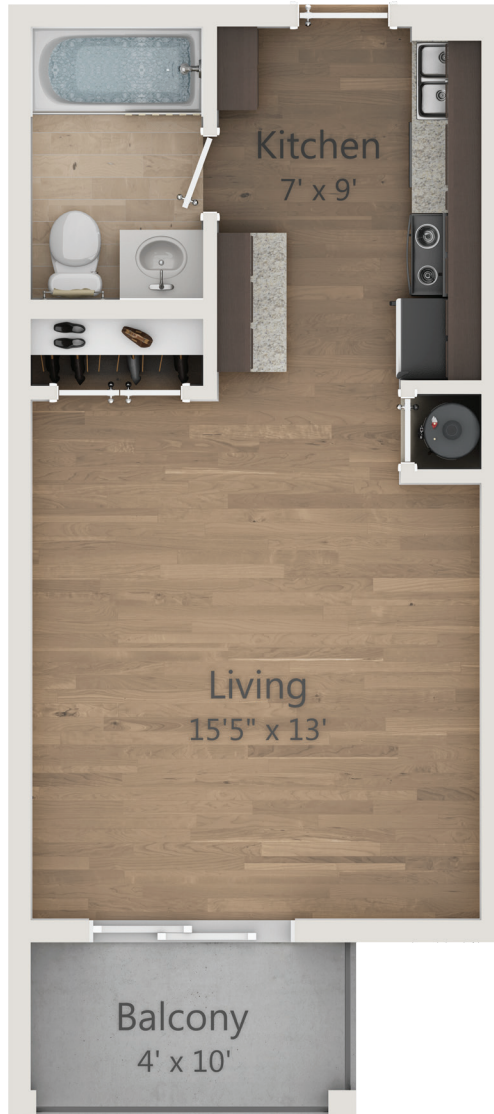

## Plan D, 385 Square Feet, Studio, 1 Bath

Deposit \$ \_\_\_\_\_

Rent \$ \_\_\_\_\_

Date \_\_\_\_\_